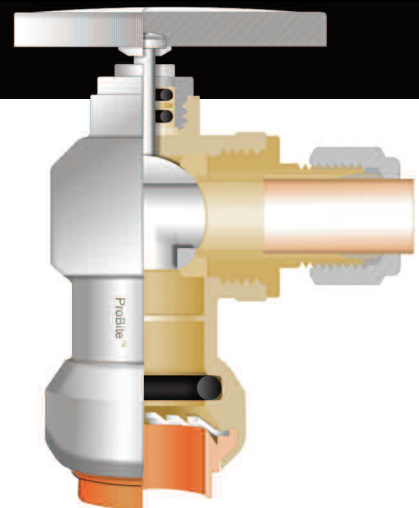

Push Connect 3-way & 1/4 Turn Stops

Premium quality, performance
& function, all at an affordable price!

- Installs in seconds
- Approved for plumbing & heating applications
- Premium Stainless Steel™ components
- Industry's longest warranty!

U.S. & Foreign
Patents Pending

Just one push for a permanent plumbing connection

- Our Quick Fitting Ultra valves install without special tools, no glues, no crimping and no soldering
- Great for hot and cold water plumbing, ice makers, dishwashers & bathroom fixtures
- Effortlessly connect to Copper, PEX or CPVC tubing

Our ProBite™ Quick Fitting 1/4 turn Stops and 3-way valves create a permanent connection in seconds.

Cut, Clean, Mark It, Push Connect™!

**You're
DONE**
No flames, glues,
tools, crimping or
threading!

ProBite's premium construction delivers superior performance & the industry's best warranty!

Why install metal or plastic valves that are warranted to last about as long as a fluorescent bulb? Accept no substitutes, choose the only brand of push fitting with a 75-year warranty, ProBite™.

**When using PEX, a Hi-Flo tube stiffener should be inserted into the PEX tubing end prior to insertion into the ProBite™ fitting or valve.*