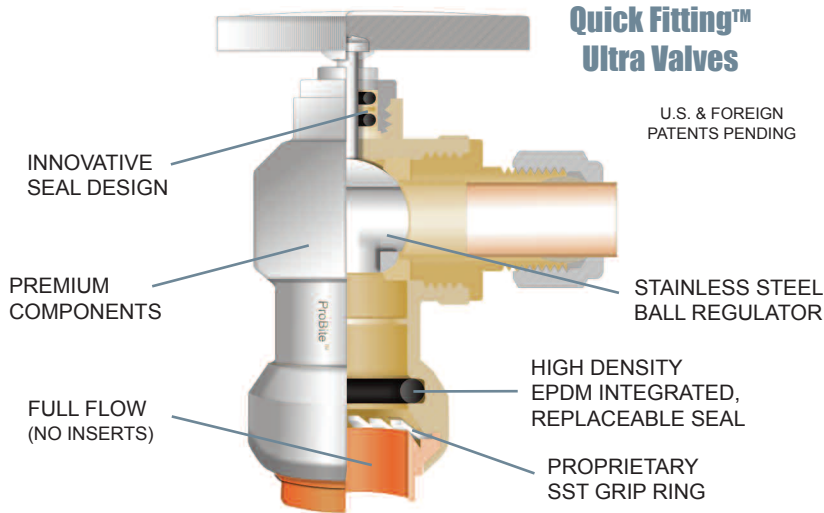

Push Connect 3-way & 1/4 Turn Stops

Premium quality, performance
& function, all at an affordable price!

- Installs in seconds
- Approved for plumbing & heating applications
- Premium Stainless Steel™ components
- Industry's longest warranty!

U.S. & Foreign
Patents Pending

Just one push for a permanent plumbing connection

- Our Quick Fitting Ultra valves install without special tools, no glues, no crimping and no soldering
- Great for hot and cold water plumbing, ice makers, dishwashers & bathroom fixtures
- Effortlessly connect to Copper, PEX or CPVC tubing

Our ProBite™ Quick Fitting 1/4 turn Stops and 3-way valves create a permanent connection in seconds.

Cut, Clean, Mark It, Push Connect™!

**You're
DONE**
No flames, glues,
tools, crimping or
threading!

ProBite's premium construction delivers superior performance & the industry's best warranty!

Why install metal or plastic valves that are warranted to last about as long as a fluorescent bulb? Accept no substitutes, choose the only brand of push fitting with a 75-year warranty, ProBite™.

**When using PEX, a Hi-Flo tube stiffener should be inserted into the PEX tubing end prior to insertion into the ProBite™ fitting or valve.*