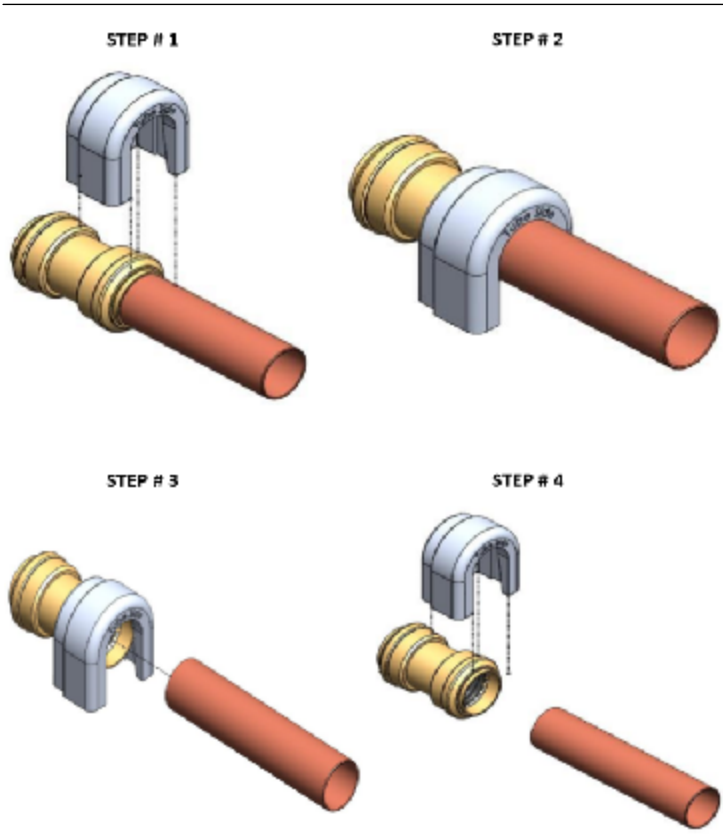

Specification Sheet

1/2" Disconnect Tool

Part #: PP-RT050

Materials & Specifications

ITEM #	DESCRIPTION	MATERIAL
1	1/2" Disconnect tool	ABS
2		
3		
4		
5		
6		
7		
8		
9		
10		

FEATURES AND BENEFITS

- Removable
- Re-usable
- USA Patented Technology
- Easy to use