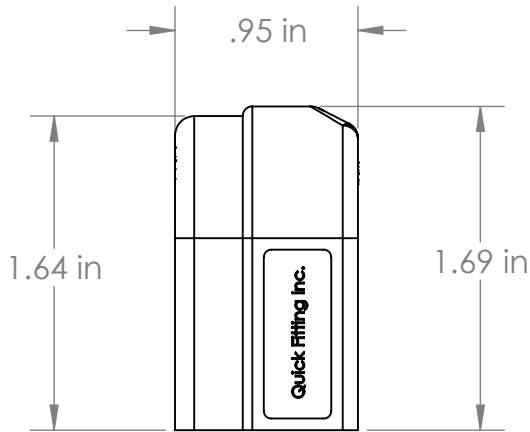

Specification Sheet

1/2" Disconnect Tool

Part #: PP-RT050

Materials & Specifications

ITEM #	DESCRIPTION	MATERIAL
1	1/2" Disconnect tool	ABS
2		
3		
4		
5		
6		
7		
8		
9		
10		

FEATURES AND BENEFITS

- Removable
- Re-usable
- USA Patented Technology
- Easy to use