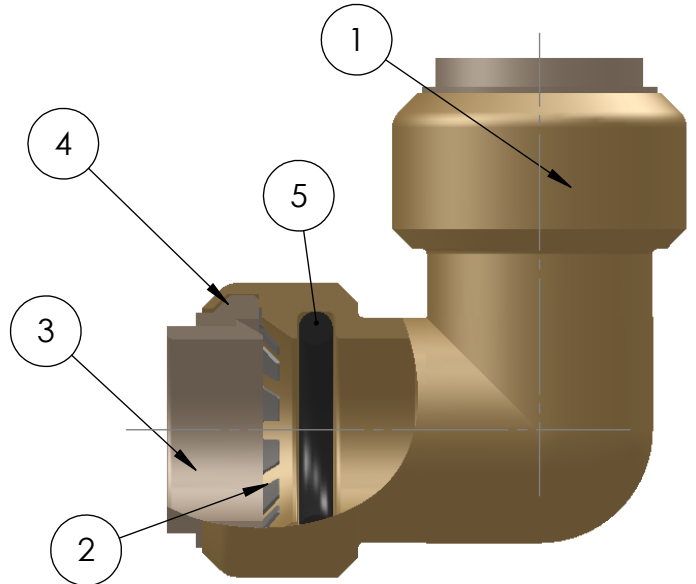

**Specification Sheet**

**3/4" PC X 3/4" PC Elbow 90°, Brass**  
**Part #: PB823**

- 75-Year Warranty
- Full Flow
- Removable
- Re-usable

**FEATURES AND BENEFITS**

Push to connect joining for instant, trouble-free connection in dry or wet plumbing applications.

No soldering, clamps, unions or glues required.

Available in low lead and lead-free compliant materials.

**PERFORMANCE:**

Max Pressure.....200 psi

Max Temperature....350° F

Service.....Hot/Cold Water

Approved for plumbing, heating, irrigation, underground and behind walls with no access panels.

Tested and certified to UPC, cUPC, ASSE1061, NSF/ANSI 61, IPC, IAMP MO TESTED 200° F/ 200 PSI

Connect Copper, CPVC and \*PEX

*\*A ProBite hi-flow tube stiffener should be used when connecting PEX tubing.*

**Materials & Specifications**

ITEM #	DESCRIPTION	MATERIAL
1	BODY	C36500, FORGED BRASS
2	GRIP RING	S.S. 301 - 304
3	RELEASE RING	POM
4	SEAT RING	POM
5	SEAL	EPDM70
6		
7		
8		
9		
10		

**Forces for Mechanical Separation Test**