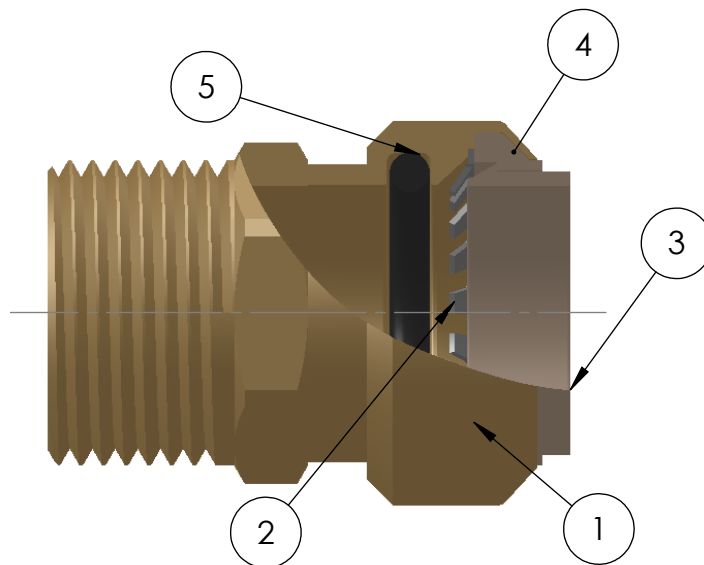

Specification Sheet

3/4"PC X 3/4" MNPT Straight Male Adapter, Brass
 Part #: PB822M

- 75-Year Warranty
- Full Flow
- Removable
- Re-usable

FEATURES AND BENEFITS

Push to connect joining for instant, trouble-free connection in dry or wet plumbing applications.

No soldering, clamps, unions or glues required.

Available in low lead and lead-free compliant materials.

PERFORMANCE:

Max Pressure.....200 psi

Max Temperature....350° F

Service.....Hot/Cold Water

Approved for plumbing, heating, irrigation, underground and behind walls with no access panels.

Tested and certified to UPC, cUPC, ASSE1061, ANSI/NSF61, IPC, IAMP MO TESTED 200° F/ 200 PSI

Connect Copper, CPVC and *PEX

**A ProBite hi-flow tube stiffener should be used when connecting PEX tubing.*

Materials & Specifications

ITEM #	DESCRIPTION	MATERIAL
1	BODY	C36500, FORGED BRASS
2	GRIP RING	S.S. 301 - 304
3	RELEASE RING	POM
4	SEAT RING	POM
5	SEAL	EPDM70
6		
7		
8		
9		
10		

Forces for Mechanical Separation Test

NOMINAL SIZE		LONGITUDINAL (Pull) TEST	
Inches	mm	lbf	N
3/8 or <	10 or <	100.0	444.8
1/2	13	150.0	667.2
3/4	19	275.0	1223.2
1	25	475.0	2112.8
1-1/4	32	700.0	3113.6
1-1/2	38	1000.0	4448.0
2	51	1675.0	7450.4